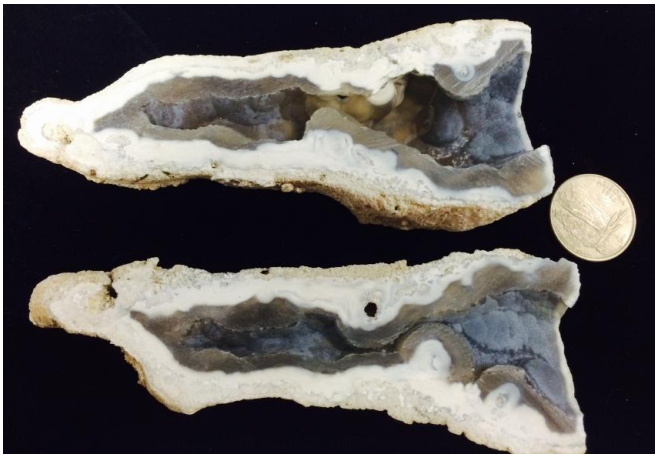

**Estimated Value \$ 75.00**

**#7 Petosky Stone Pendant in Sterling Silver with chain**

Cabochon cut and wire wrapped by Pamm Bryant  
Donated by Pamm Bryant - Wildacres Director  
(EFMLS)

**Estimated Value \$75.00**

**#8 Framed Fossil Fish – *Diplomystus dentatus***  
Donated by Richard Jaeger former AFMS President  
(RMFMS)

**Estimated Value \$75.00**

**#9 Pair of Agatized Coral, Tampa Bay, FL**  
Donated by Jean & Matt Charsky (EFMLS)