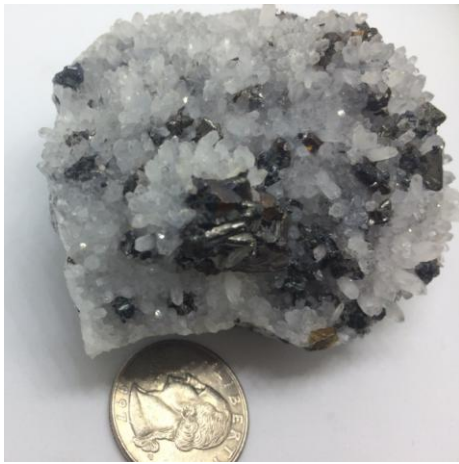

#14 Tetrahedrite and Sphalerite on Quartz
From Kaprik, Romania
Donated by Matt & Jean Charsky (EFMLS)
Estimated Value $135.00